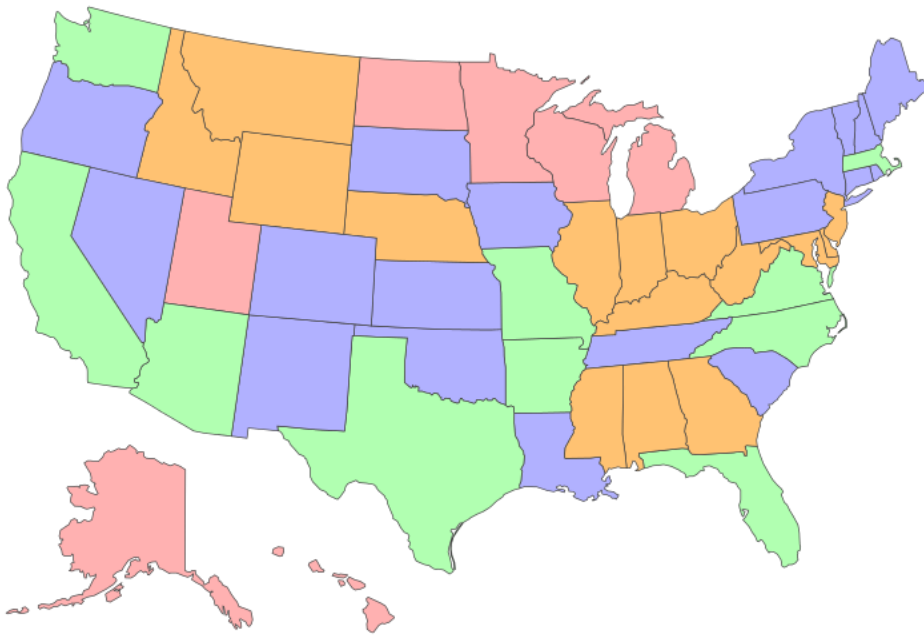

**Pinnacle Communications' Rural Saver Calling Plan 1.49 Per Month with 1.49 Credit.**

<b>Prefix</b>	<b>City</b>	<b>Prefix</b>	<b>City</b>
201	Fort Smith	597	Greenwood
207	Waldron	629	Fort Smith
208	Van Buren	632	Alma
217	Mulberry	634	Winslow
221	Fort Smith	637	Waldron
226	Fort Smith	638	Hackett
227	Waldron	639	Midland
235	Van Buren	646	Fort Smith
242	Fort Smith	648	Fort Smith
252	Greenwood	649	Fort Smith
285	Fort Smith	650	Fort Smith
288	Fort Smith	651	Fort Smith
314	Fort Smith	652	Fort Smith
322	Greenwood	653	Fort Smith
353	Fort Smith	668	Fort Smith
357	Greenwood	670	Alma
369	Mountainburg	677	St. Paul
382	Fort Smith	689	Van Buren
410	Van Buren	709	Fort Smith
414	Fort Smith	719	Fort Smith
415	Fort Smith	739	Fort Smith
420	Fort Smith	755	Fort Smith
424	Fort Smith	761	Strickler
430	Alma	769	Fort Smith
431	Fort Smith	782	Fort Smith
434	Fort Smith	783	Fort Smith
441	Fort Smith	784	Fort Smith
446	Fort Smith	785	Fort Smith
452	Fort Smith	788	Fort Smith
459	Fort Smith	806	Fort Smith
461	Fort Smith	831	Greenwood
462	Fort Smith	839	West Fork
471	Van Buren	848	Morrow
474	Van Buren	883	Fort Smith
478	Fort Smith	923	Lake Hinkle
484	Fort Smith	926	Fort Smith
494	Fort Smith	928	Mansfield
522	Fort Smith	929	Natural Dam
546	Greenwood	965	Charleston
561	Fort Smith	996	Greenwood
573	Fort Smith	997	Mulberry
577	Boles		

# Nationwide Calling Plans

<b>500 Minutes</b>	<b>\$19.95</b>
<b>800 Minutes</b>	<b>\$29.95</b>
<b>1200 Minutes</b>	<b>\$39.95</b>

**Call anywhere in the U.S.**

(Excludes Alaska and Hawaii)